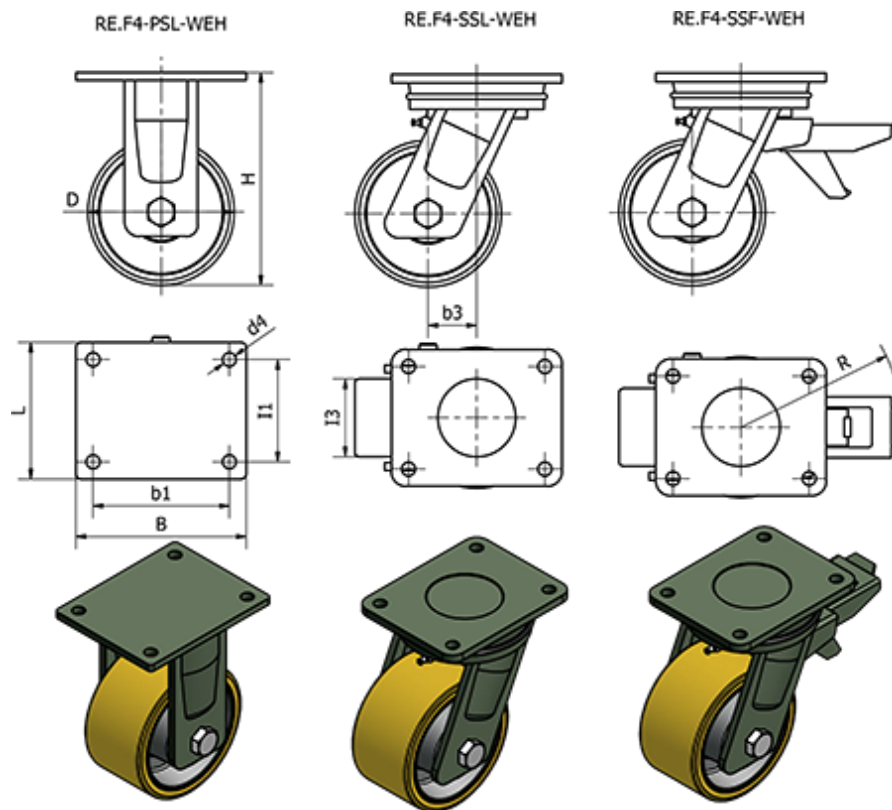

Article number: 2314451468

Description: E+G Cast iron wheel 451468
RE.F4-150-PSL-WEH - Fixed plate

Measures

B	= 175	I1	= 105
b1	= 140	I3	= 80
b3	= 50	L	= 140
Code	= 451468	R	= 166
D	= 150	Rolling resistance (N)	= 4000
d4	= 14	Type	= RE.F4-150-PSL-WEH
Dynamic carrying capacity (N)	= 10000	Weight (g)	= 1215
H	= 218		